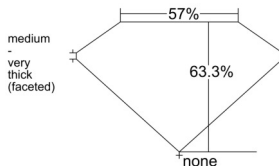

GIA®

FACSIMILE

GIA REPORT 7552528222

Verify this report at GIA.edu

GIA NATURAL DIAMOND DOSSIER®

June 18, 2026
GIA Report Number 7552528222
Shape and Cutting Style ..... Marquise Brilliant
Measurements ..... 7.21 x 3.77 x 2.39 mm

GRADING RESULTS

Carat Weight ..... 0.38 carat
Color Grade ..... F
Clarity Grade S11

ADDITIONAL GRADING INFORMATION

Polish ..... Excellent
Symmetry ..... Excellent
Fluorescence ..... None
Clarity Characteristics..... Cloud, Crystal, Feather
Inscription(s): GIA 7552528222

PROPORTIONS

Profile not to actual proportions

GRADING SCALES

GIA COLOR SCALE		GIA CLARITY SCALE			
COLORLESS	D	VERY VERY SLIGHTLY INCLUDED	FLAWLESS		
	E		INTERNALLY FLAWLESS		
	F	VERY SLIGHTLY INCLUDED	VVS₁		
	G		VVS₂		
	H		VS₁		
	NEAR COLORLESS	I	SLIGHTLY INCLUDED	VS₂	
		J		S1₁	
		FAINT	K	INCLUDED	S1₂
			L		I₁
			M		I₂
VERT LIGHT	N	LIGHT	I₃		
	O				
	P				
	Q				
	R