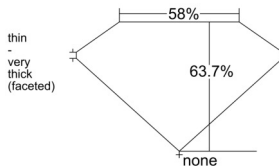

GIA®

FACSIMILE

GIA REPORT 7558321082

Verify this report at GIA.edu

GIA NATURAL DIAMOND DOSSIER®

May 21, 2026
GIA Report Number 7558321082
Shape and Cutting Style ..... Pear Brilliant
Measurements ..... 6.84 x 4.33 x 2.76 mm

GRADING RESULTS

Carat Weight ..... 0.50 carat
Color Grade ..... G
Clarity Grade SI2

ADDITIONAL GRADING INFORMATION

Polish ..... Excellent
Symmetry ..... Excellent
Fluorescence ..... None
Clarity Characteristics ..... Crystal
Inscription(s): GIA 7558321082

PROPORTIONS

Profile not to actual proportions

GRADING SCALES

GIA COLOR SCALE		GIA CLARITY SCALE			
COLORLESS	D	VERY VERY SLIGHTLY INCLUDED	FLAWLESS		
	E		INTERNALLY FLAWLESS		
	F	VERY SLIGHTLY INCLUDED	VVS₁		
	G		VVS₂		
	H		VS₁		
	NEAR COLORLESS	I	SLIGHTLY INCLUDED	VS₂	
		J		SI₁	
		FAINT	K	INCLUDED	SI₂
			L		I₁
	M		I₂		
VERT LIGHT	N		INCLUDED	I₃	
	O				
	P				
	Q				
	R				
	S				
LIGHT	T				
	U				
	V				
	W				
	X				
	Y				
Z