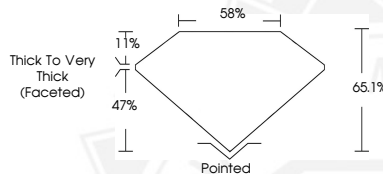

December 23, 2025
IGI Report Number 758545029
PEAR BRILLIANT
NATURAL DIAMOND
7.75 X 4.47 X 2.91 MM
Carat Weight **0.60 CARAT**
Color Grade **I**
Clarity Grade **SI 2**
Cut Grade **VERY GOOD**
Polish **VERY GOOD**
Symmetry **VERY GOOD**
Fluorescence **NONE**
Inscription(s) **IGI 758545029**