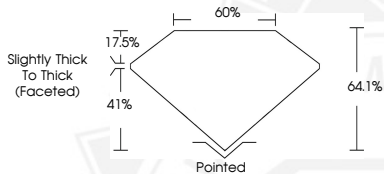

May 7, 2026
IGI Report Number **758545227**
PEAR BRILLIANT
NATURAL DIAMOND
6.75 X 4.34 X 2.78 MM
Carat Weight **0.50 CARAT**
Color Grade **E**
Clarity Grade **SI 2**
Cut Grade **VERY GOOD**
Polish **EXCELLENT**
Symmetry **EXCELLENT**
Fluorescence **NONE**
Inscription(s) **IGI 758545227**

May 7, 2026
IGI Report Number **758545227**
PEAR BRILLIANT
NATURAL DIAMOND
6.75 X 4.34 X 2.78 MM
Carat Weight **0.50 CARAT**
Color Grade **E**
Clarity Grade **SI 2**
Cut Grade **VERY GOOD**
Polish **EXCELLENT**
Symmetry **EXCELLENT**
Fluorescence **NONE**
Inscription(s) **IGI 758545227**